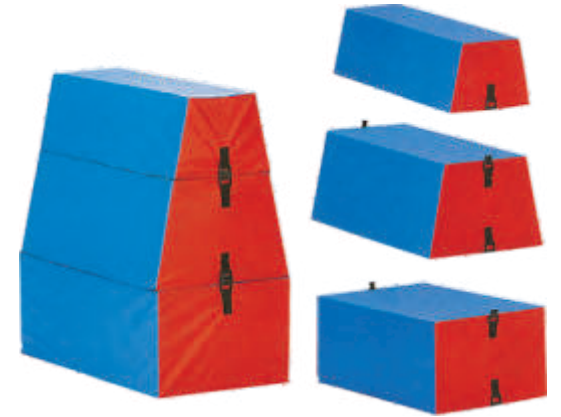

KOD: 2560

Atlama Süngeri Prizma
(3 PARÇA) (25x60x70 cm)
JUMPING SPONGE (PRISM) 3 PCS

KOD: 2665

Silindir Blok
(20x60 cm)
CYCLINDER BLOCK