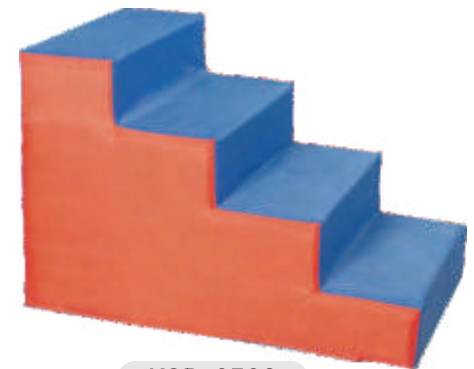

KOD: 2580

Sünger Basamak
(90x60 cm)
SPONGE STAIR