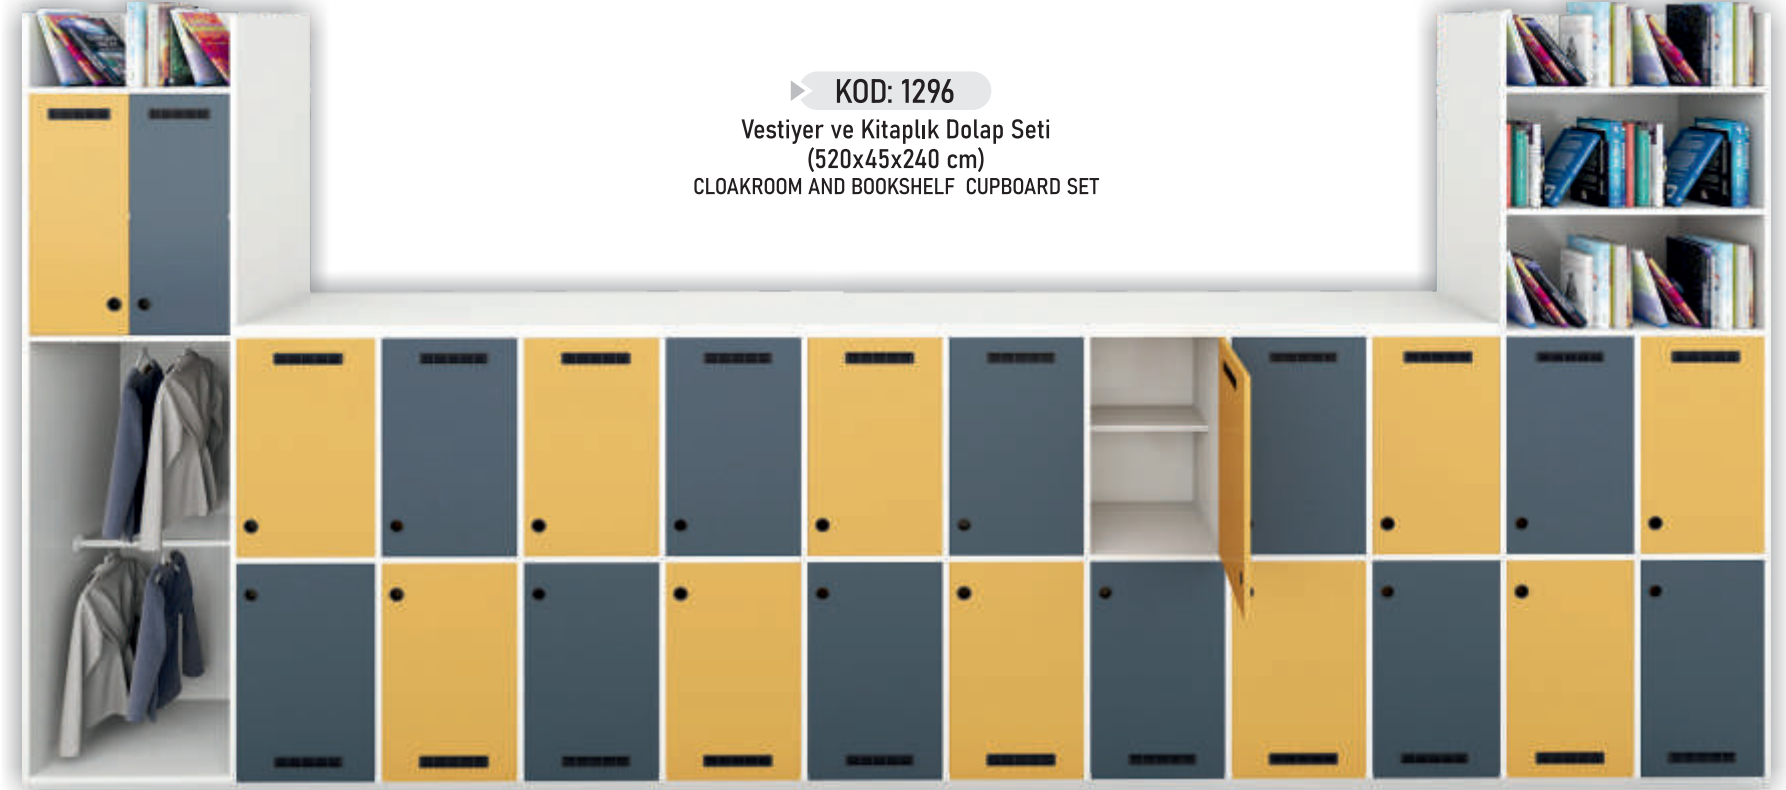

► KOD: 1296

Vestiyer ve Kitaplık Dolap Seti
(520x45x240 cm)
CLOAKROOM AND BOOKSHELF CUPBOARD SET