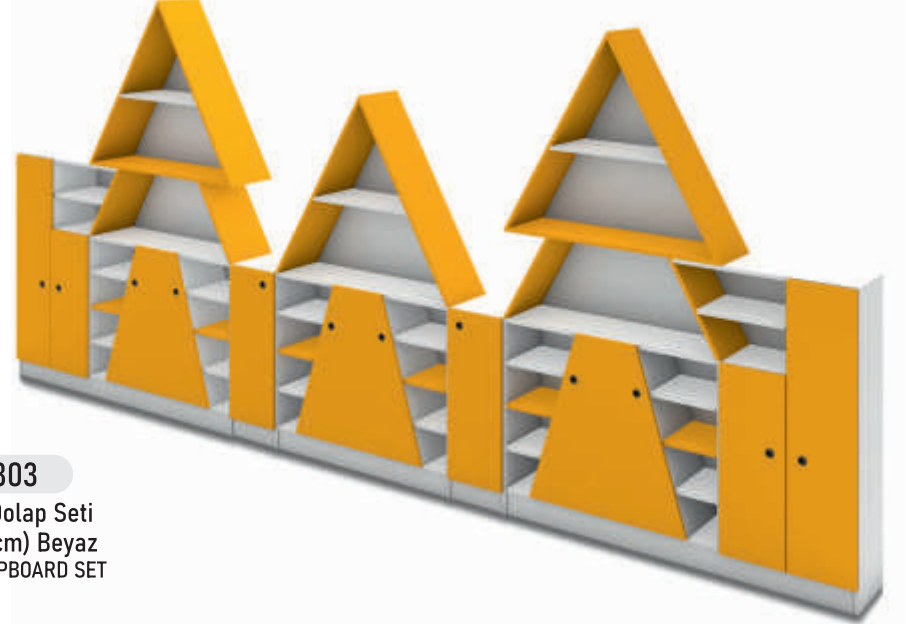

▶ KOD: 1303
Çam Temalı Dolap Seti
(510x35x225 cm) Beyaz
PINE THEMED CUPBOARD SET