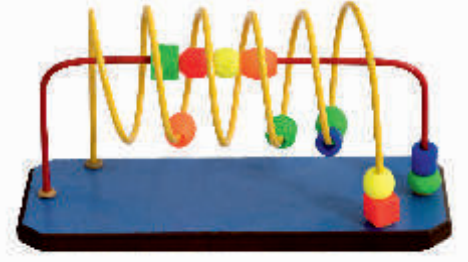

▶ KOD: 4900

Helezon Koordinasyon Aleti
HELIX COORDINATION TOOL