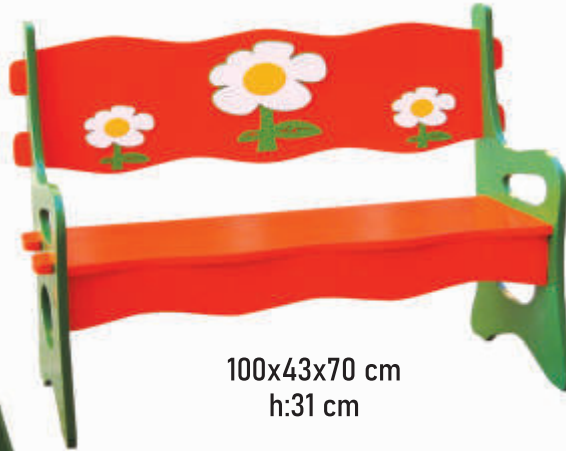

100x43x70 cm
h:31 cm