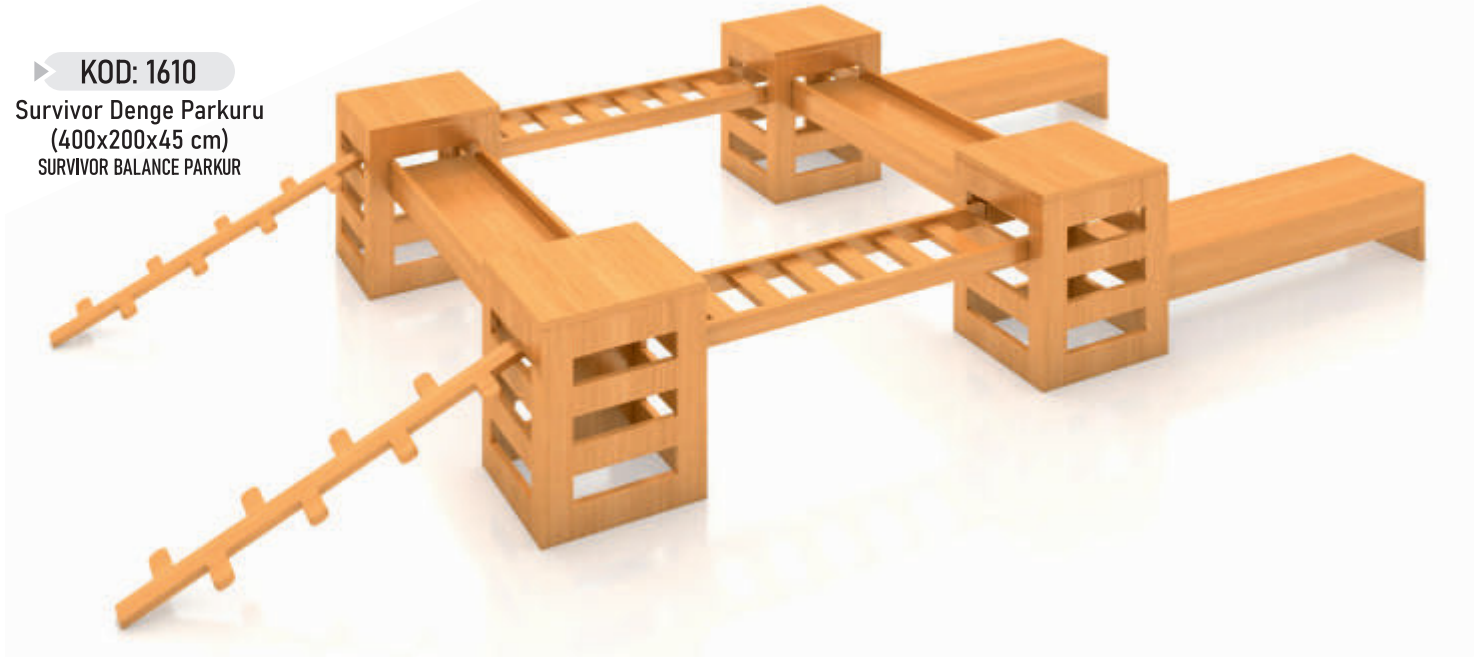

KOD: 1610
Survivor Denge Parkuru
(400x200x45 cm)
SURVIVOR BALANCE PARKUR