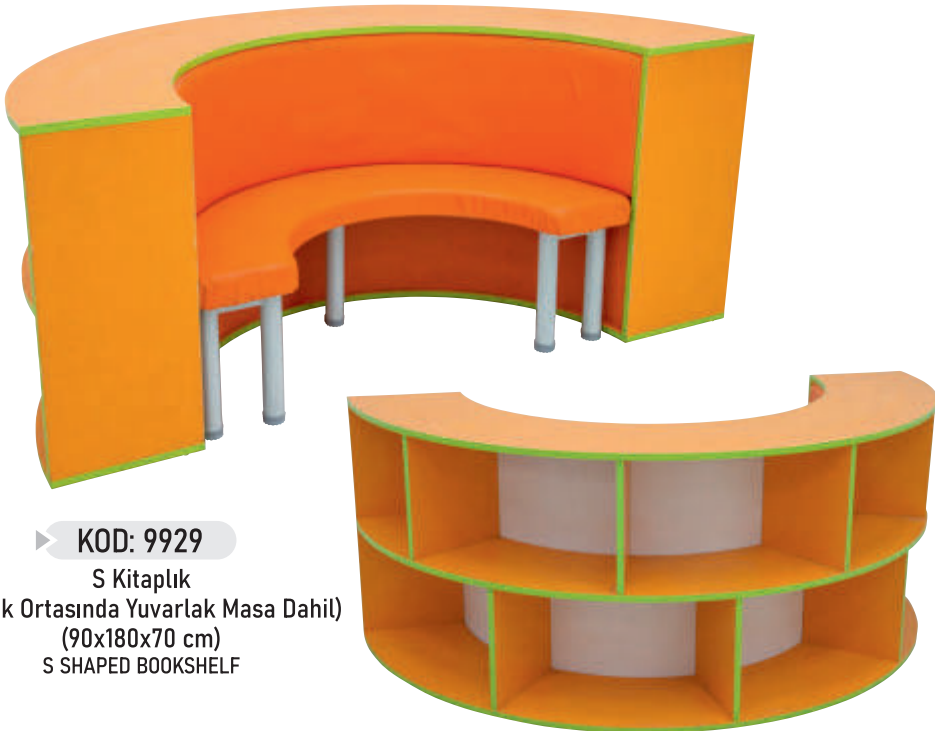

► KOD: 9929
S Kitaplık
(Koltuk Ortasında Yuvarlak Masa Dahil)
(90x180x70 cm)
S SHAPED BOOKSHELF