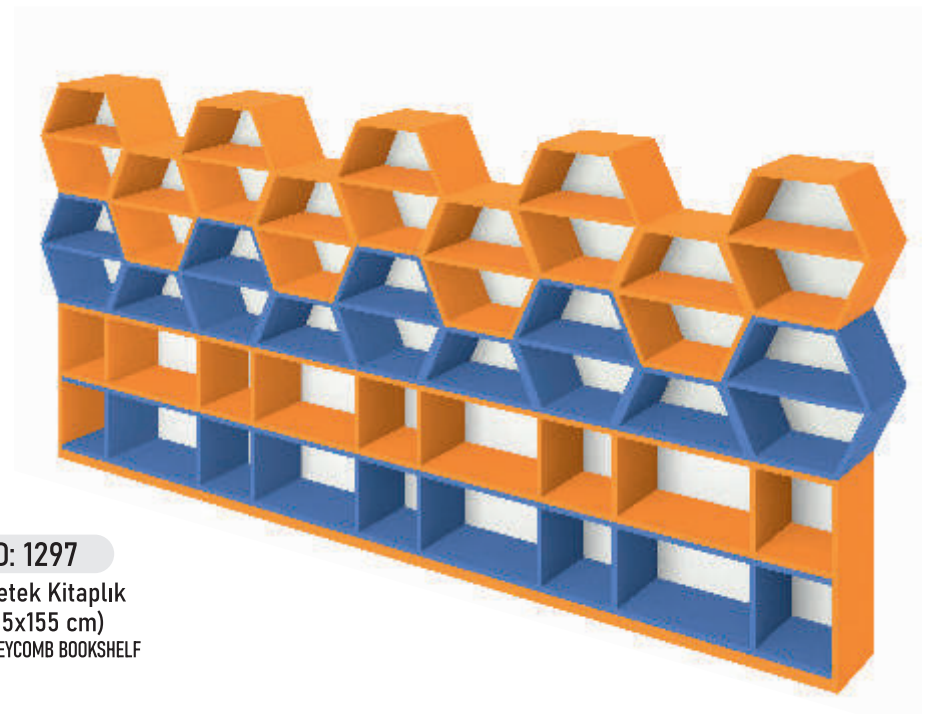

▶ KOD: 1299
Petek Duvar Kitaplık
(185x35x100 cm)
HONEYCOMB WALL BOOKSHELF

KOD: 1301
Sahaf Kitaplık
(120x35x168 cm)
BOOKSHELF

KOD: 1304
Tetris Kitaplık
(328x35x240 cm)
TETRIS BOOKSHELF

KOD: 1297
Renkli Petek Kitaplık
(362x35x155 cm)
COLORED HONEYCOMB BOOKSHELF