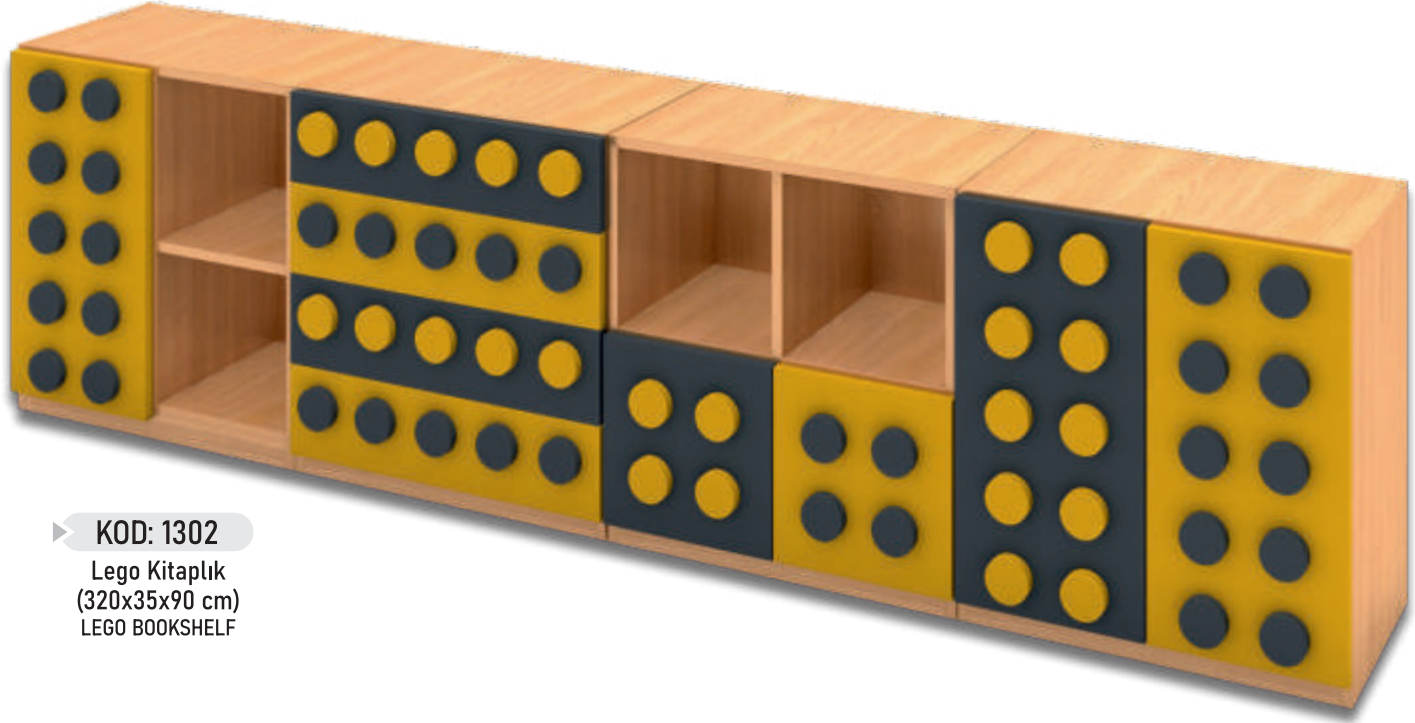

Vestiyer ve Kitaplık Dolap Seti
(520x45x240 cm)
CLOAKROOM AND BOOKSHELF CUPBOARD SET

► KOD: 1334

Petek Ayakkabılık
(255x30x164 cm)
HONEYCOMB SHOE CABINET

► KOD: 1298

Petek Duvara Gömme Kitaplık
(400x190x40 cm)
HONEYCOMB BOOKSHELF EMBEDDED IN THE WALL