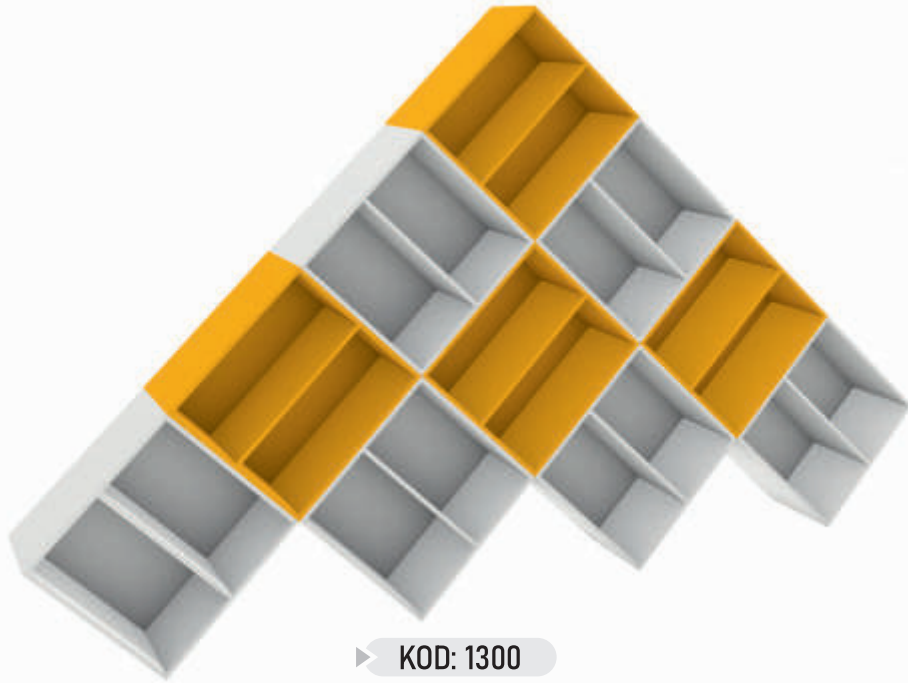

▶ KOD: 1300
Dama Duvar Kitaplık
(396x35x248cm)
CHECKERS WALL BOOKSHELF